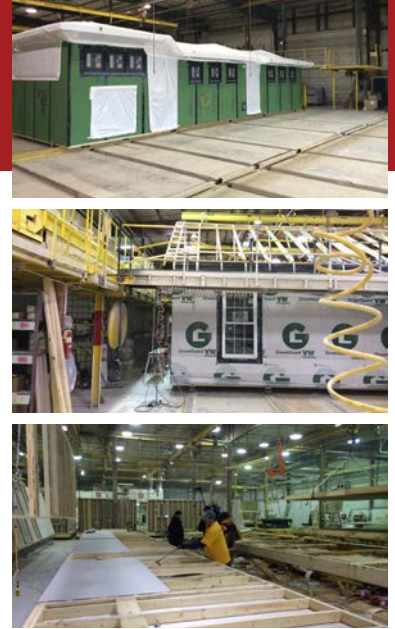

# FACTORY TOUR!\*

**Saturday, May 30th**

**JOIN US** for a factory tour that includes complimentary transportation from the Zarrilli offices in Brick, NJ to the **Excel Modular Home Factory** in Liverpool, PA!

The daylong event includes:

- Excel factory tour
- A modular home information session
- Model tour
- Complimentary lunch

**>>> Each Zarrilli Homes participant who attends the factory tour and purchases a new home will receive a \$1,000 complimentary credit from Excel Homes towards the purchase of new home options.**